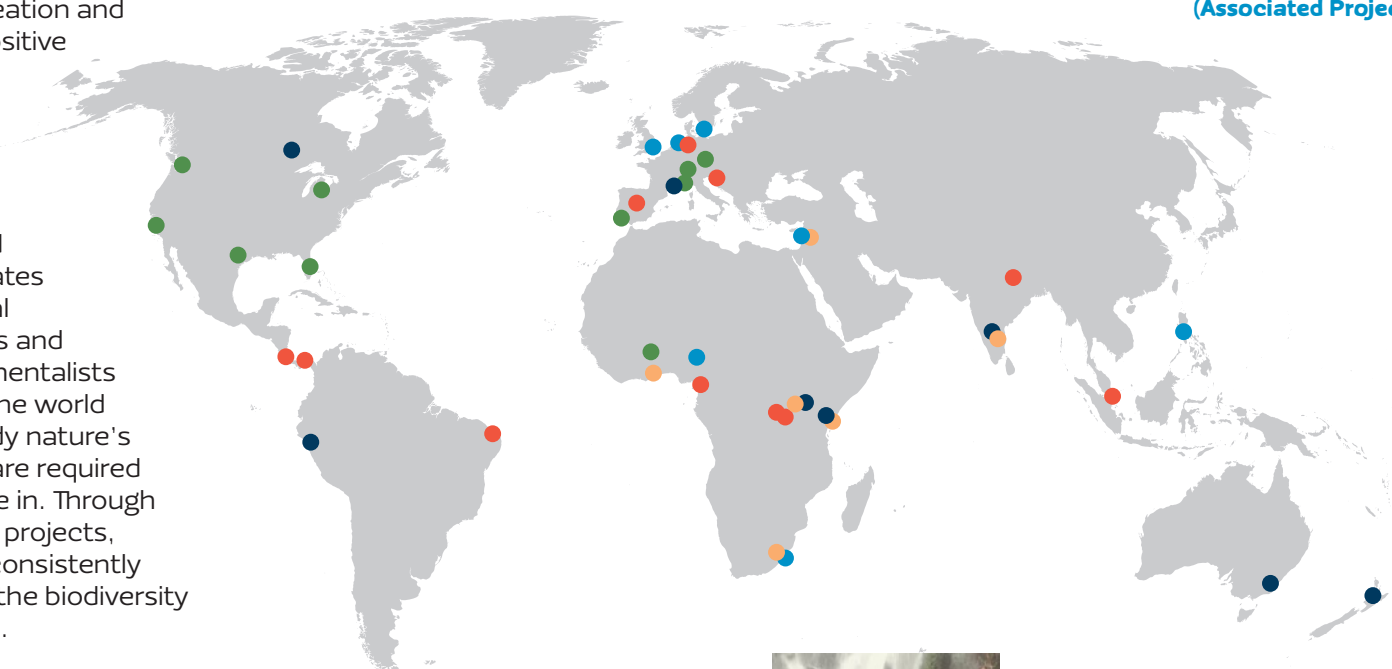

Categories

Faith and Creation Care

A Rocha has been inspired by God's love and his creation from the very beginning. The following locations intentionally network with local churches and Christians to discuss what God says about his creation and work together to make a positive impact for his glory.

Biodiversity Conservation

A Rocha hires and collaborates with local scientists and environmentalists around the world that study nature's patterns and what actions are required to preserve the world we live in. Through scientific research and local projects, the following locations are consistently conserving and celebrating the biodiversity that exists in their countries.

Community Engagement and Education

A Rocha has always had an emphasis on the importance of community. We are major proponents of empowering locals to be the experts and representatives of their homeland. The following locations are committed to environmental education within their local communities and providing ways they can make a difference in the places they live.

Advocacy and Restoration

A Rocha does not stand for wrongdoings that are made against any creation, big or small. From women empowerment to endangered species and everything in between, the following locations are dedicated to restoring and empowering the vulnerable within their countries.

Growth Opportunities

A Rocha has a Friends Network where we provide learning and networking opportunities to local, Christian environmental organizations. The hope is for these organizations to grow and have the resources and capacity to become an official A Rocha organization. The following locations are currently in our Friends Network and doing incredible work within their countries.

Locations

- Lebanon: Beirut
- Nigeria: Jos, Plateau State (Associated Project)
- Netherlands: Zwolle
- Philippines: Manila and Cavinti (Associated Project)
- South Africa: Natal
- Sweden: Nationwide (Associated Project)

- India: Bannerghatta Forest, Bangalore
- Peru: Pacasmayo, La Libertad Province (4 northern coastal regions)
- Canada: Brooksedale, British Columbia
- Canada: Cedar Haven Eco-center, Ontario
- Czech Republic: Kruparna
- France: Les Courmettes
- Ghana: Mole NP
- Switzerland: Lausanne
- Portugal: Centre
- Uganda: West Bugwe
- USA: CA, FL, TX
- Ghana: Atewa
- India: Lakshmpura Village, Denkanikota Taluk
- Kenya: Mida Creek
- Lebanon: Bekaa Valley
- South Africa: Ferncliffe forest restoration,
- Uganda: Kampala

- Burundi
- Brazil
- Cameroon
- Costa Rica
- Croatia
- Democratic Republic of the Congo
- Germany
- Nepal:
- Panama
- Spain
- Singapore
- United Kingdom: Nationwide, Foxearth, Wolf Fields
- Aotearoa New Zealand: Mount Karioi
- Australia: Various Locations
- Canada: Boreal Ecology Centre, Manitoba
- France: La Vallee des Baux
- Kenya: Dakatcha